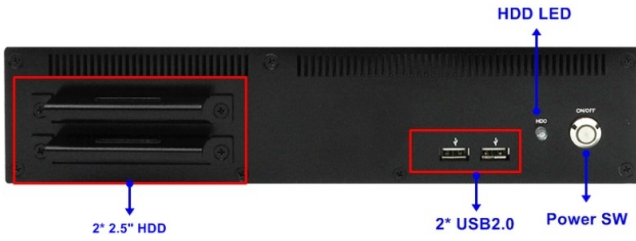

Front

Rear

Accessories Included:

- WALL + DIN Rail Mount Kit
- Power Adapter 19V@120W + Power Cable
- Dual Band WiFi Antenna
- Screw pack

Compatible OS:

MS WINDOWS (64bit)

- Windows 10
- Windows 10 Enterprise LTSC (IoT)
- Windows 11
- Windows 11 Enterprise LTSC (IoT)

LINUX *

- CentOS 8
- Debian 10
- Fedora 34
- Ubuntu 20.04 LTS
- pfSense 2.4.4

* Linux distributions tested with the IPC.

Order Code:

B04 - 11C - MP3 - CPU - RXX - SSDXXX

CPU	I5 7500T	RAM	R08	(8 GB)	STORAGE	SSD (2,5")	M2D/SSD128
	I7 7700T		R16	(16 GB)		MSD (mSATA)	M2D/SSD256
			R32	(32 GB)		M2D (M.2)	Other on Request

SARC ITALIA SRL

Strada Albareto, 503 - 41122 Modena - ITALY
Tel. +39 059 8751076 Fax. +39 059 8751025

Website: www.indatech.it

Email: info@indatech.it