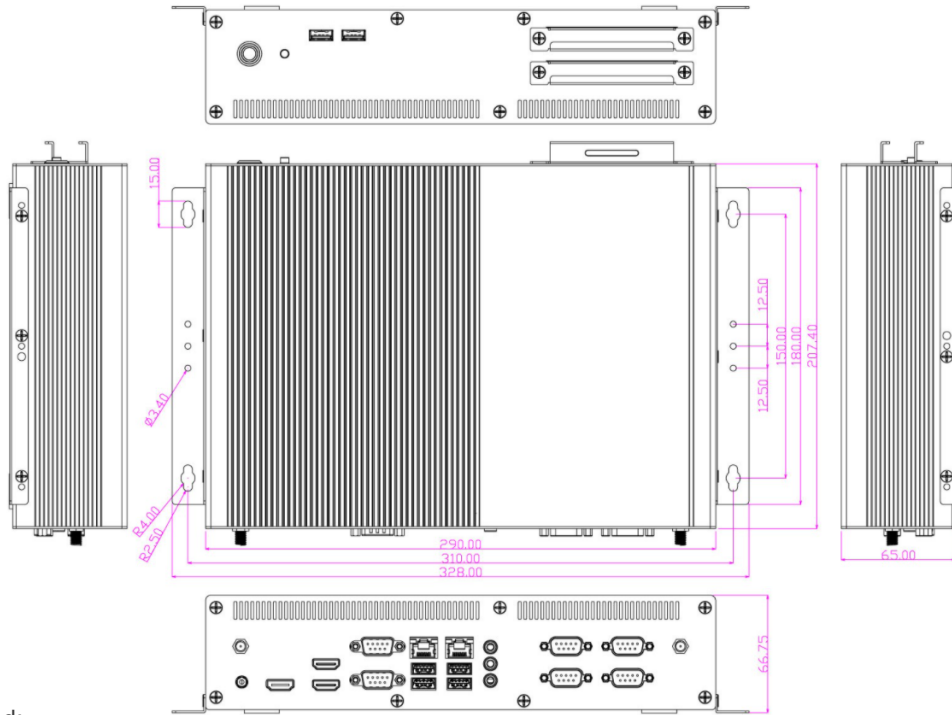

MECHANICAL

Material: Lightweight aluminum alloy with extruded aluminum IO panel
Dimensions: (W)290x(D)207x(H)65mm
Weight: 3.8Kg
Mounting: Wall Mount + DIN Rail

ENVIRONMENT

Operating temp.: -20°C to 50°C
Storage temp.: -20°C to 70°C
Humidity: 90% Humidity, non-condensing
EMC: CE, FCC, RoHS, LVD, ErP ready

SARC ITALIA SRL

Strada Albareto, 503 - 41122 Modena - ITALY
 Tel. +39 059 8751076 Fax. +39 059 8751025

Website: www.indatech.it

Email: info@indatech.it

Front

Rear

Accessories Included:

- WALL + DIN Rail Mount Kit
- Power Adapter 19V@120W + Power Cable
- Dual Band WiFi Antenna
- Screw pack