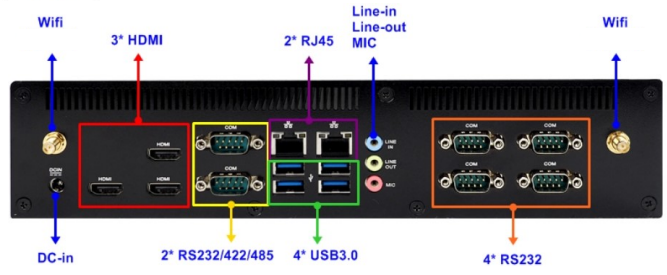

I/O INTERFACE

Serial ports: 2x COM RS232/422/485
 4x COM RS232
USB ports: 4x USB 3.0,
 2x USB 2.0,
Mini-PCIe: 1x Mini-PCIe (Half-size) for WIFI module (Standard)
AUDIO: 1x Line-in,
 1x Line-out,
 1x MIC Jack

MECHANICAL

Material: Lightweight aluminum alloy with extruded aluminum IO panel
Dimensions: (W)290x(D)207x(H)65mm
Weight: 3.8Kg
Mounting: Wall Mount + DIN Rail

ENVIRONMENT

Operating temp.: -20°C to 50°C
Storage temp.: -20°C to 70°C
Humidity: 90% Humidity, non-condensing
EMC: CE, FCC, RoHS, LVD, ErP ready

SARC ITALIA SRL

Strada Albareto, 503 - 41122 Modena - ITALY
 Tel. +39 059 8751076 Fax. +39 059 8751025

Website: www.indatech.it

Email: info@indatech.it

Front

Rear

Accessories Included:

- WALL + DIN Rail Mount Kit
- Power Adapter 19V@120W + Power Cable
- Dual Band WiFi Antenna
- Screw pack